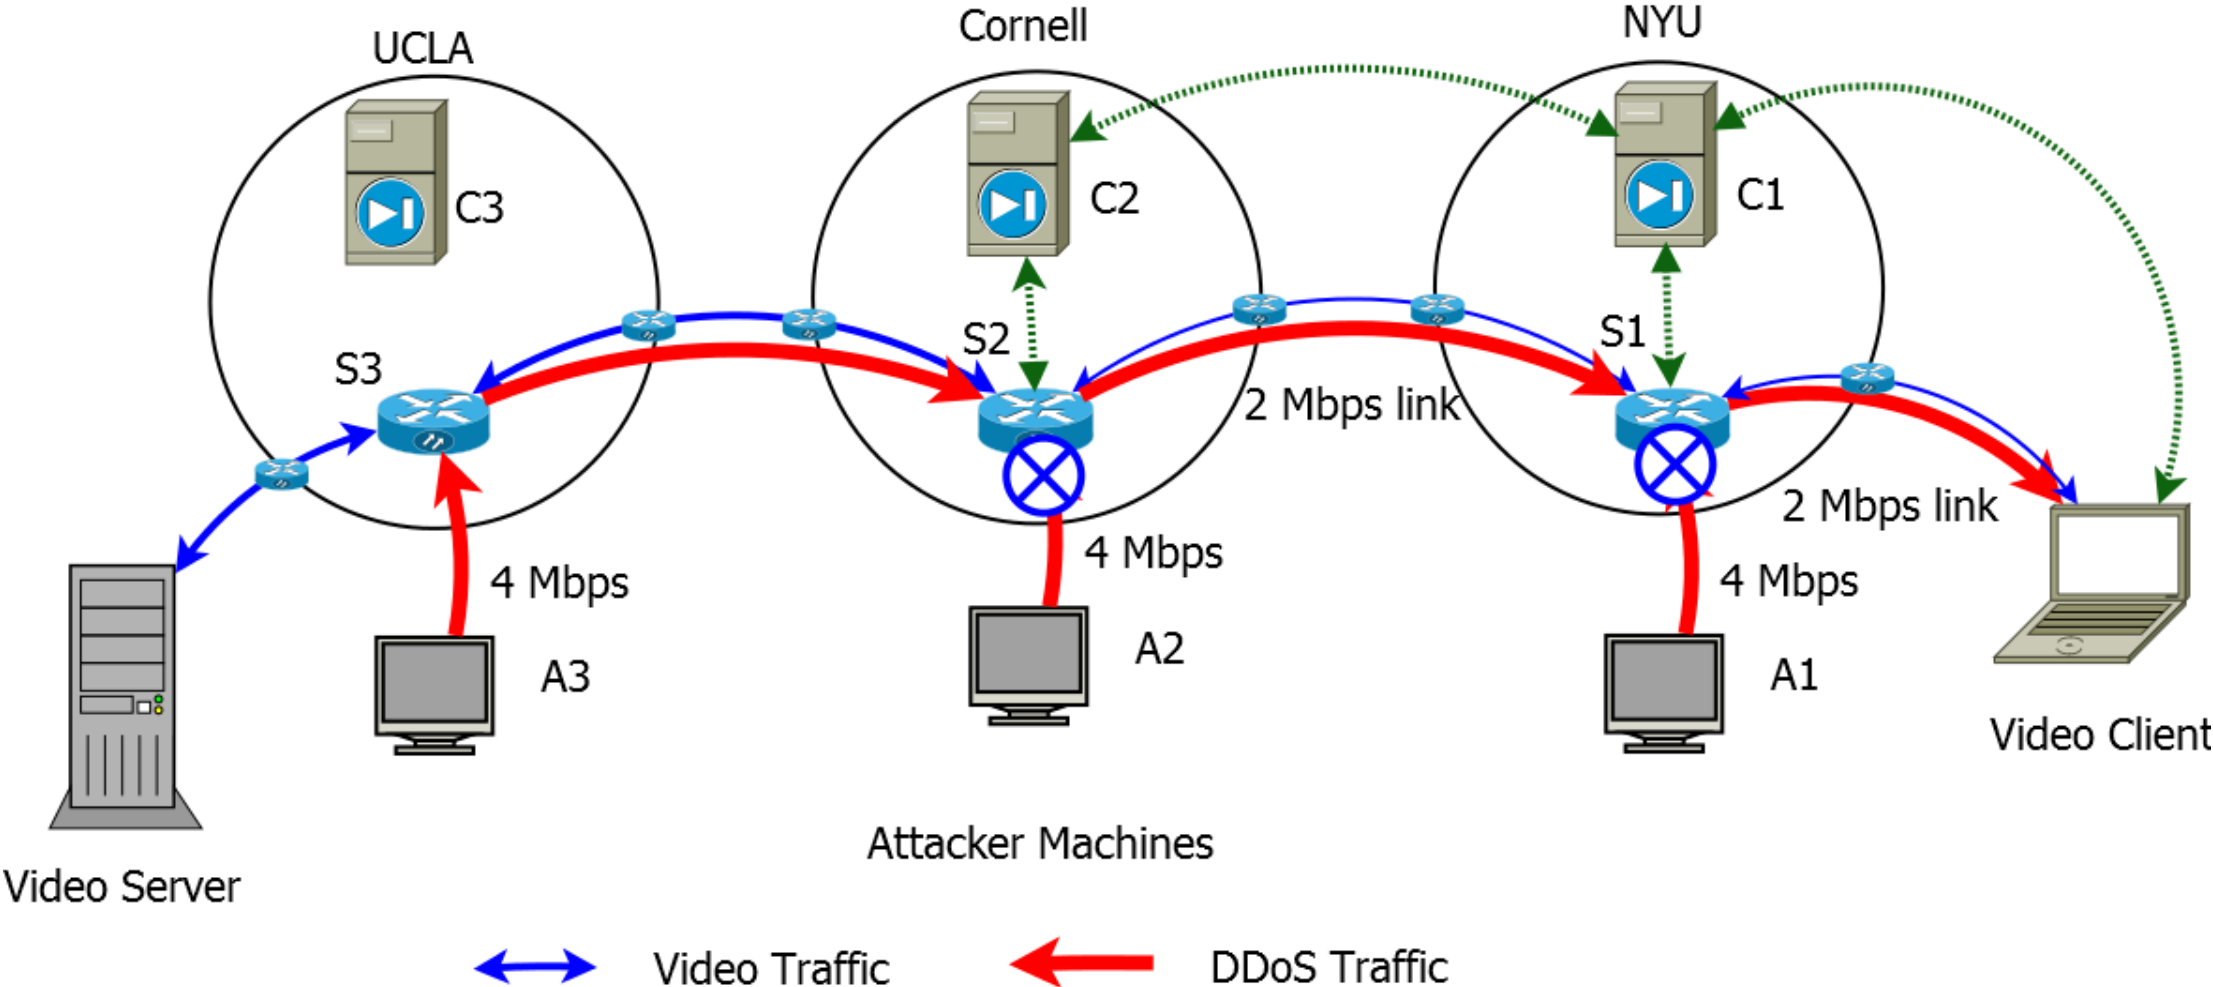

Defense against Remote Attacks (2)