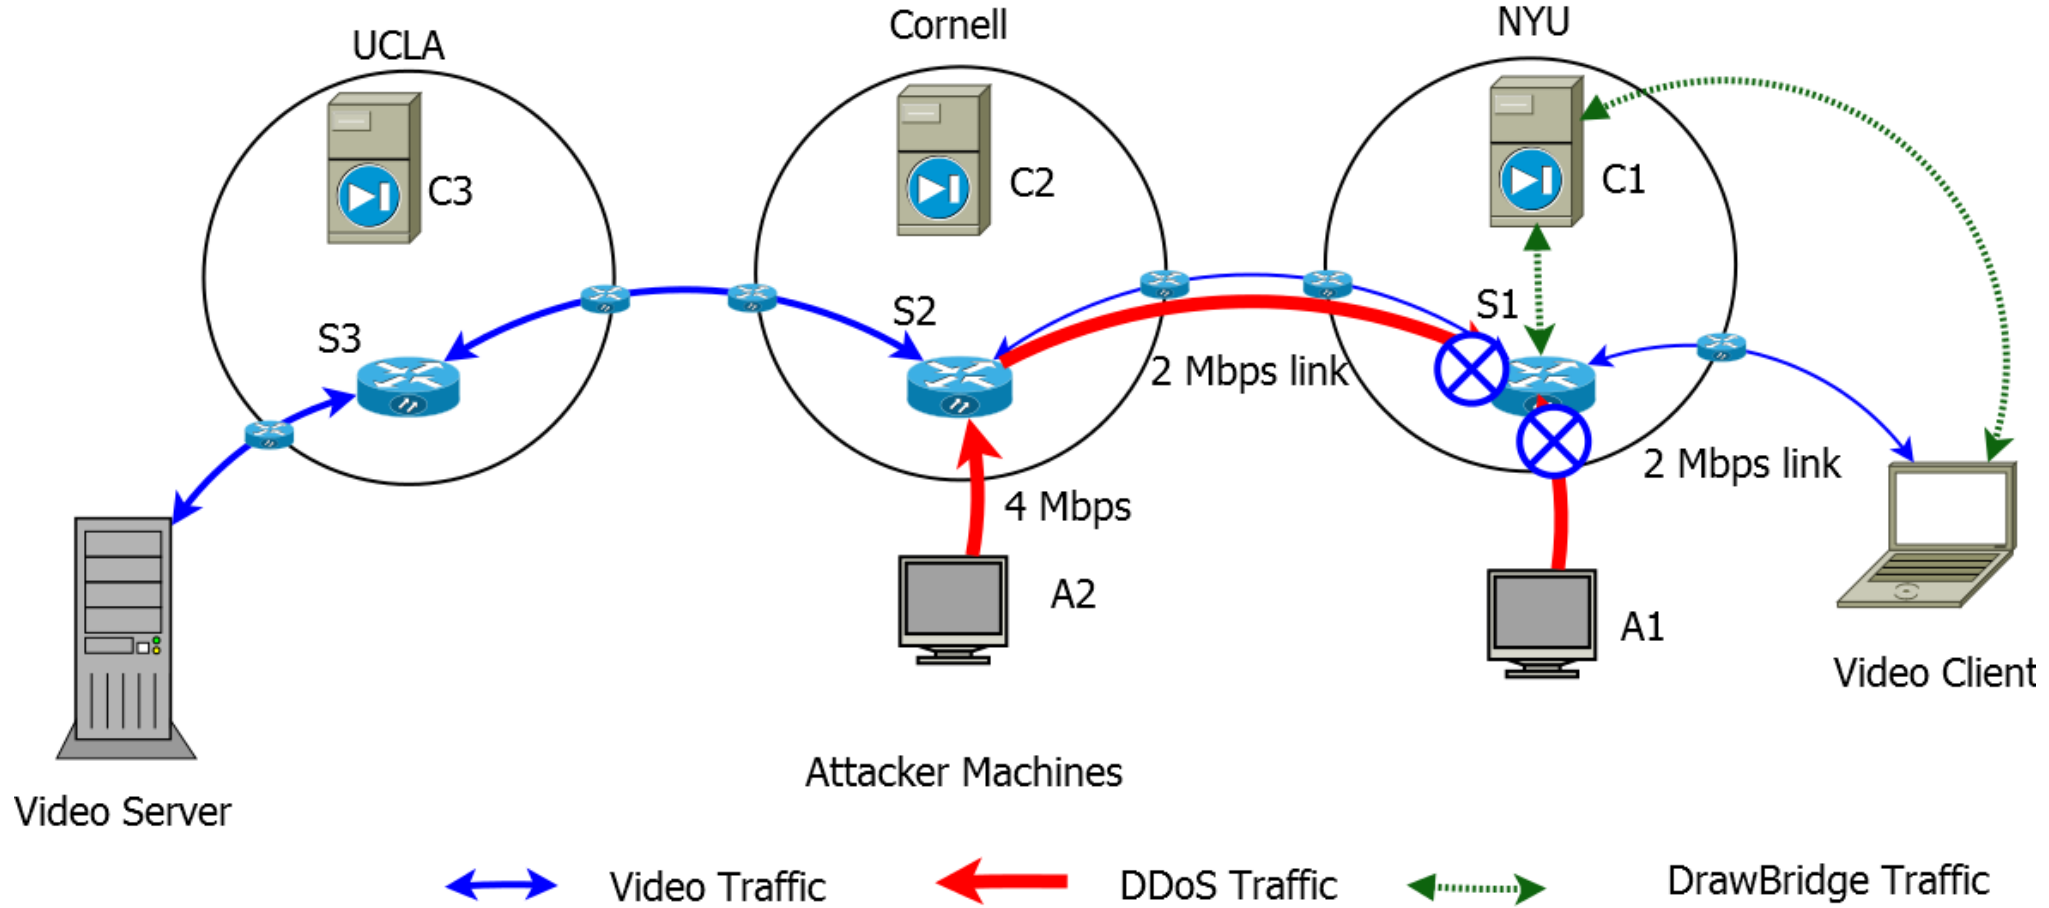

DrawBridge Demo

Mingwei Zhang

8/1/2016

Basics

- GENI testbed
- 4 different sites (ASes)
 - Stanford
 - Cornell
 - NYU
 - Here (UCSD eduroam)
- Video streaming demo:
 - Video traffic as the desired traffic
 - Video stream client as the victim
 - Streaming at around 512 kbps from server to client
- Link saturation attacks
 - 2 Mbps inter-AS links
 - 4 Mbps large packets generated by hping3

Demo Setup

Local Attack and Defense

Local Attack

Defense Against Local Attack

Remote Attack (1)

Remote Attack (1)

Defense against Remote Attacks (1)

Defense against Remote Attacks (1)