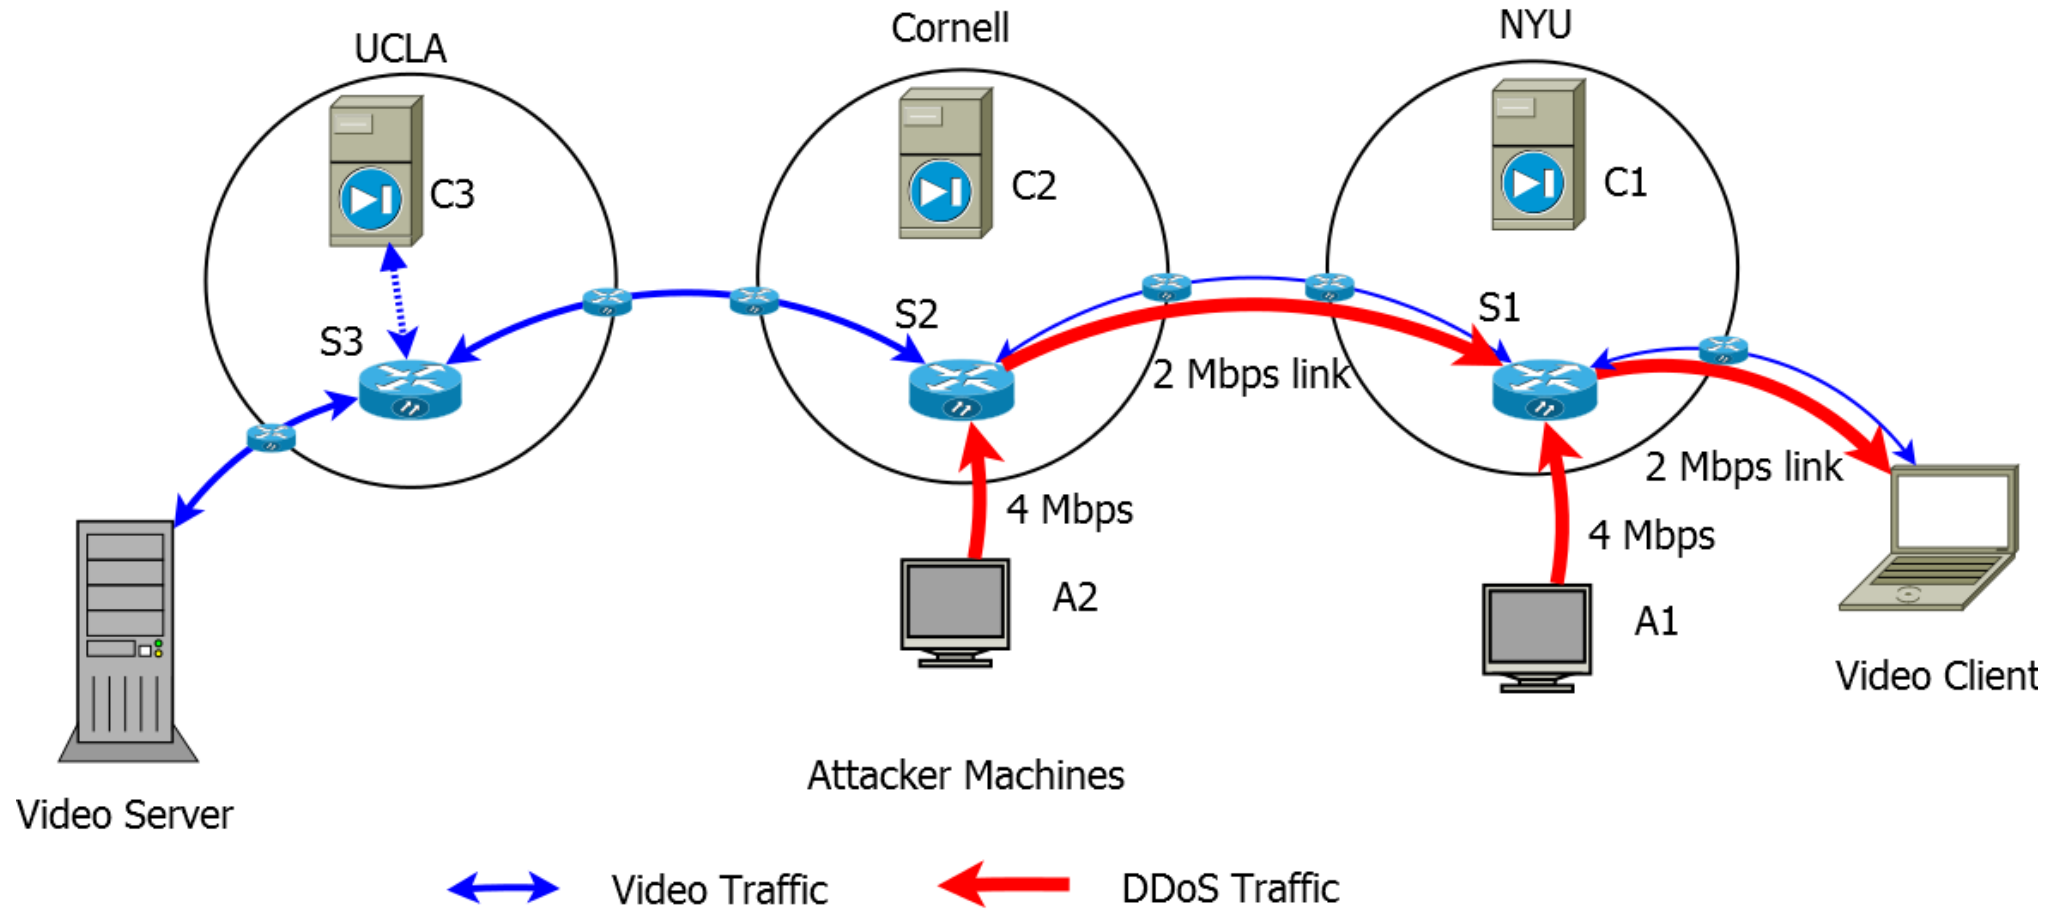

DrawBridge Demo

Mingwei Zhang

8/1/2016

Basics

- GENI testbed
- 4 different sites (ASes)
 - Stanford
 - Cornell
 - NYU
 - Here (UCSD eduroam)
- Video streaming demo:
 - Video traffic as the desired traffic
 - Video stream client as the victim
 - Streaming at around 512 kbps from server to client
- Link saturation attacks
 - 2 Mbps inter-AS links
 - 4 Mbps large packets generated by hping3

Demo Setup

Local Attack and Defense

Local Attack

Defense Against Local Attack

Remote Attack (1)

Remote Attack (1)

Defense against Remote Attacks (1)

Defense against Remote Attacks (1)