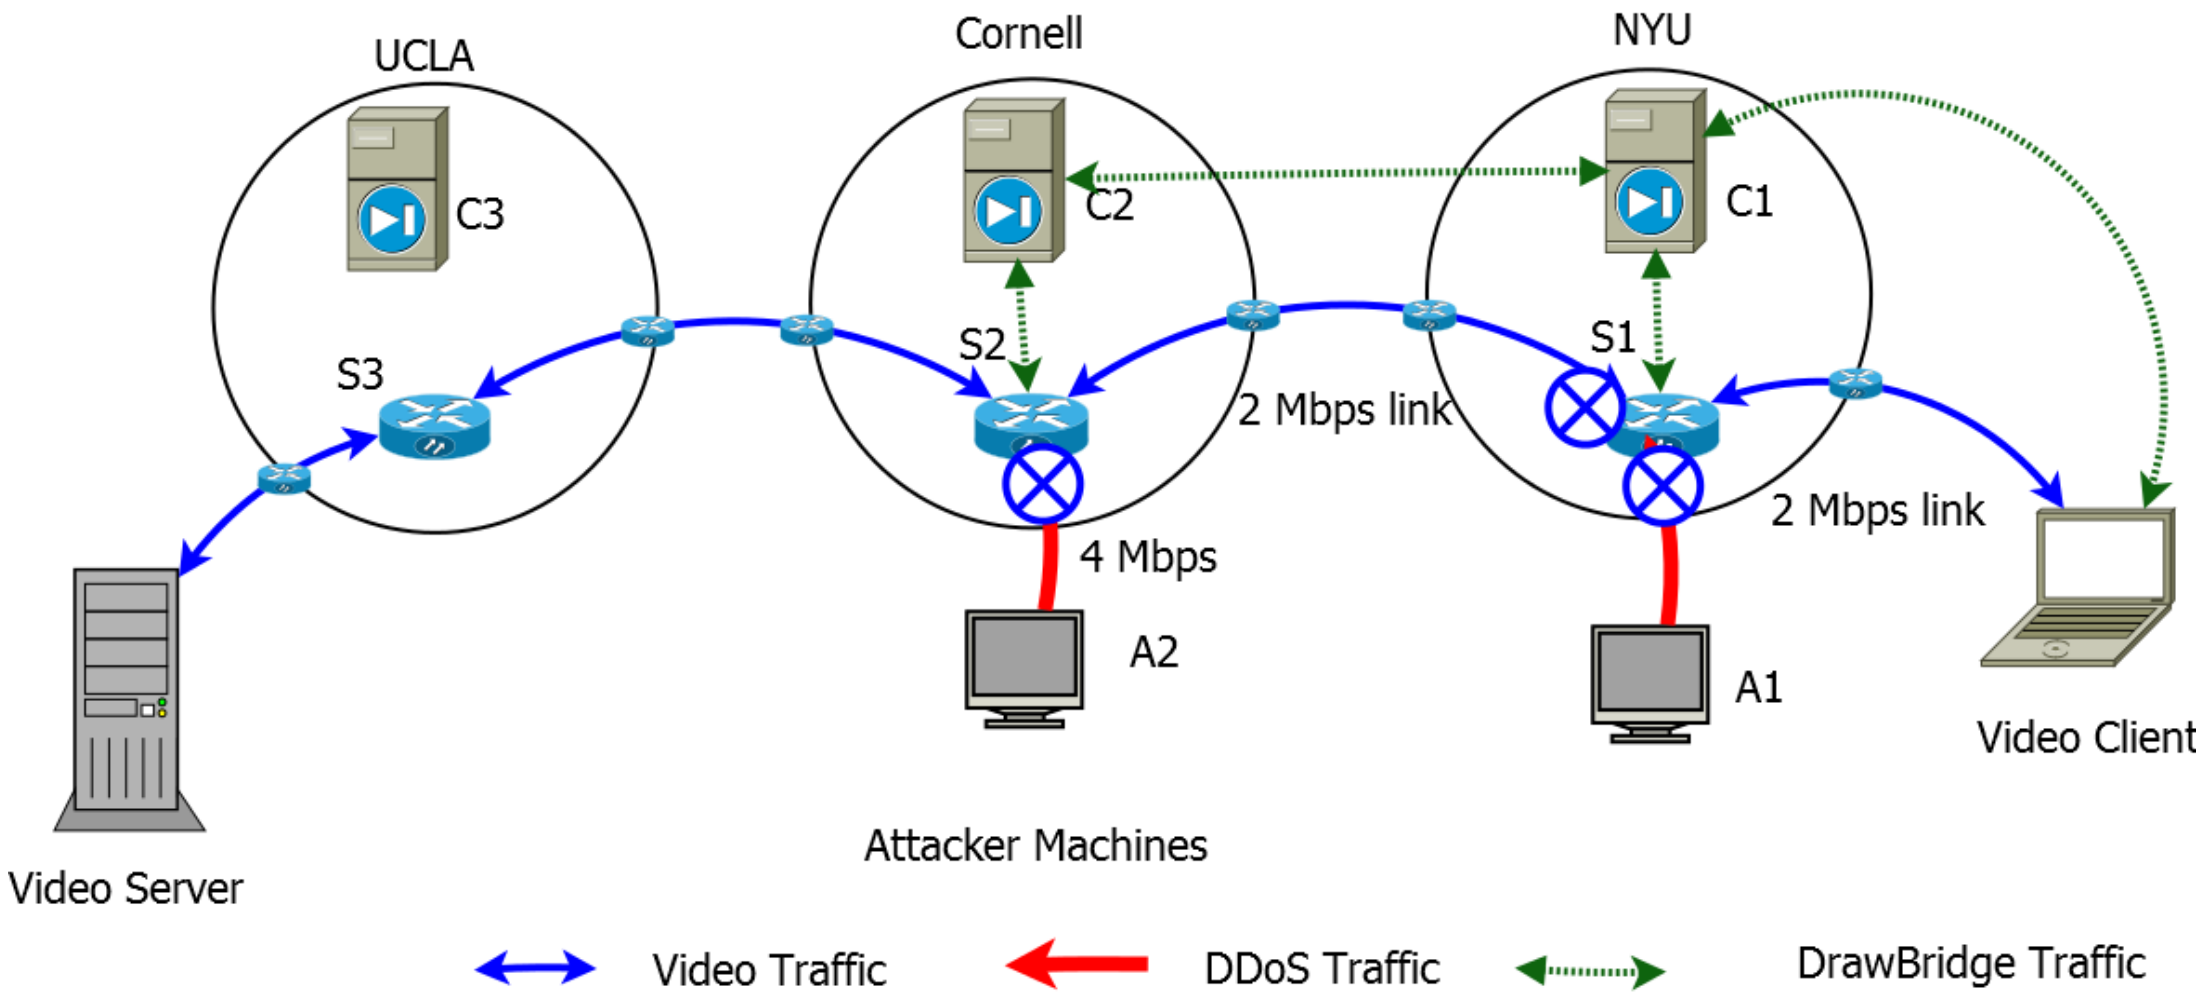

DrawBridge Demo

Mingwei Zhang

8/1/2016

Basics

- GENI testbed
- 4 different sites (ASes)
 - Stanford
 - Cornell
 - NYU
 - Here (UCSD eduroam)
- Video streaming demo:
 - Video traffic as the desired traffic
 - Video stream client as the victim
 - Streaming at around 512 kbps from server to client
- Link saturation attacks
 - 2 Mbps inter-AS links
 - 4 Mbps large packets generated by hping3

Demo Setup

Local Attack and Defense

Local Attack

Defense Against Local Attack

Remote Attack (1)

Remote Attack (1)

Defense against Remote Attacks (1)

Defense against Remote Attacks (1)