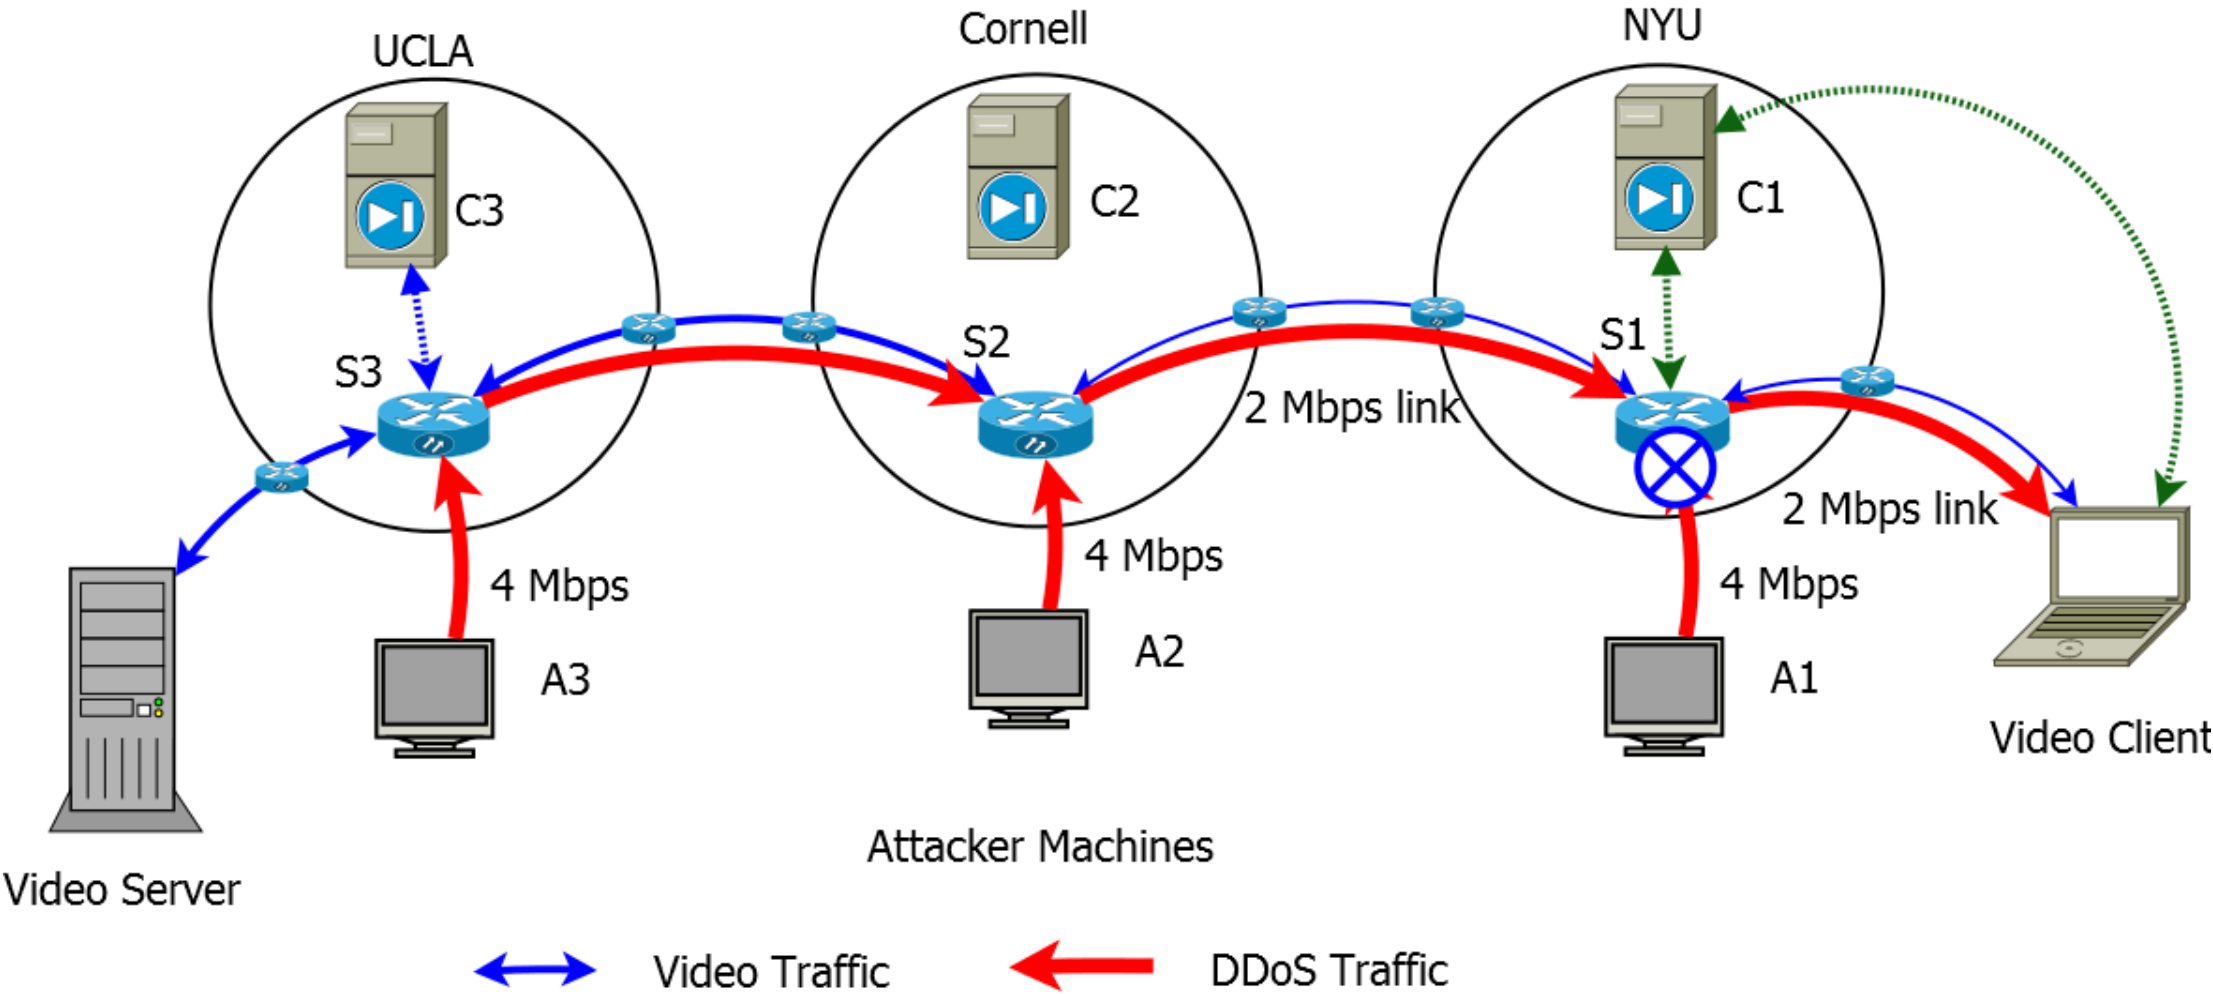

Defense against Remote Attacks (2)