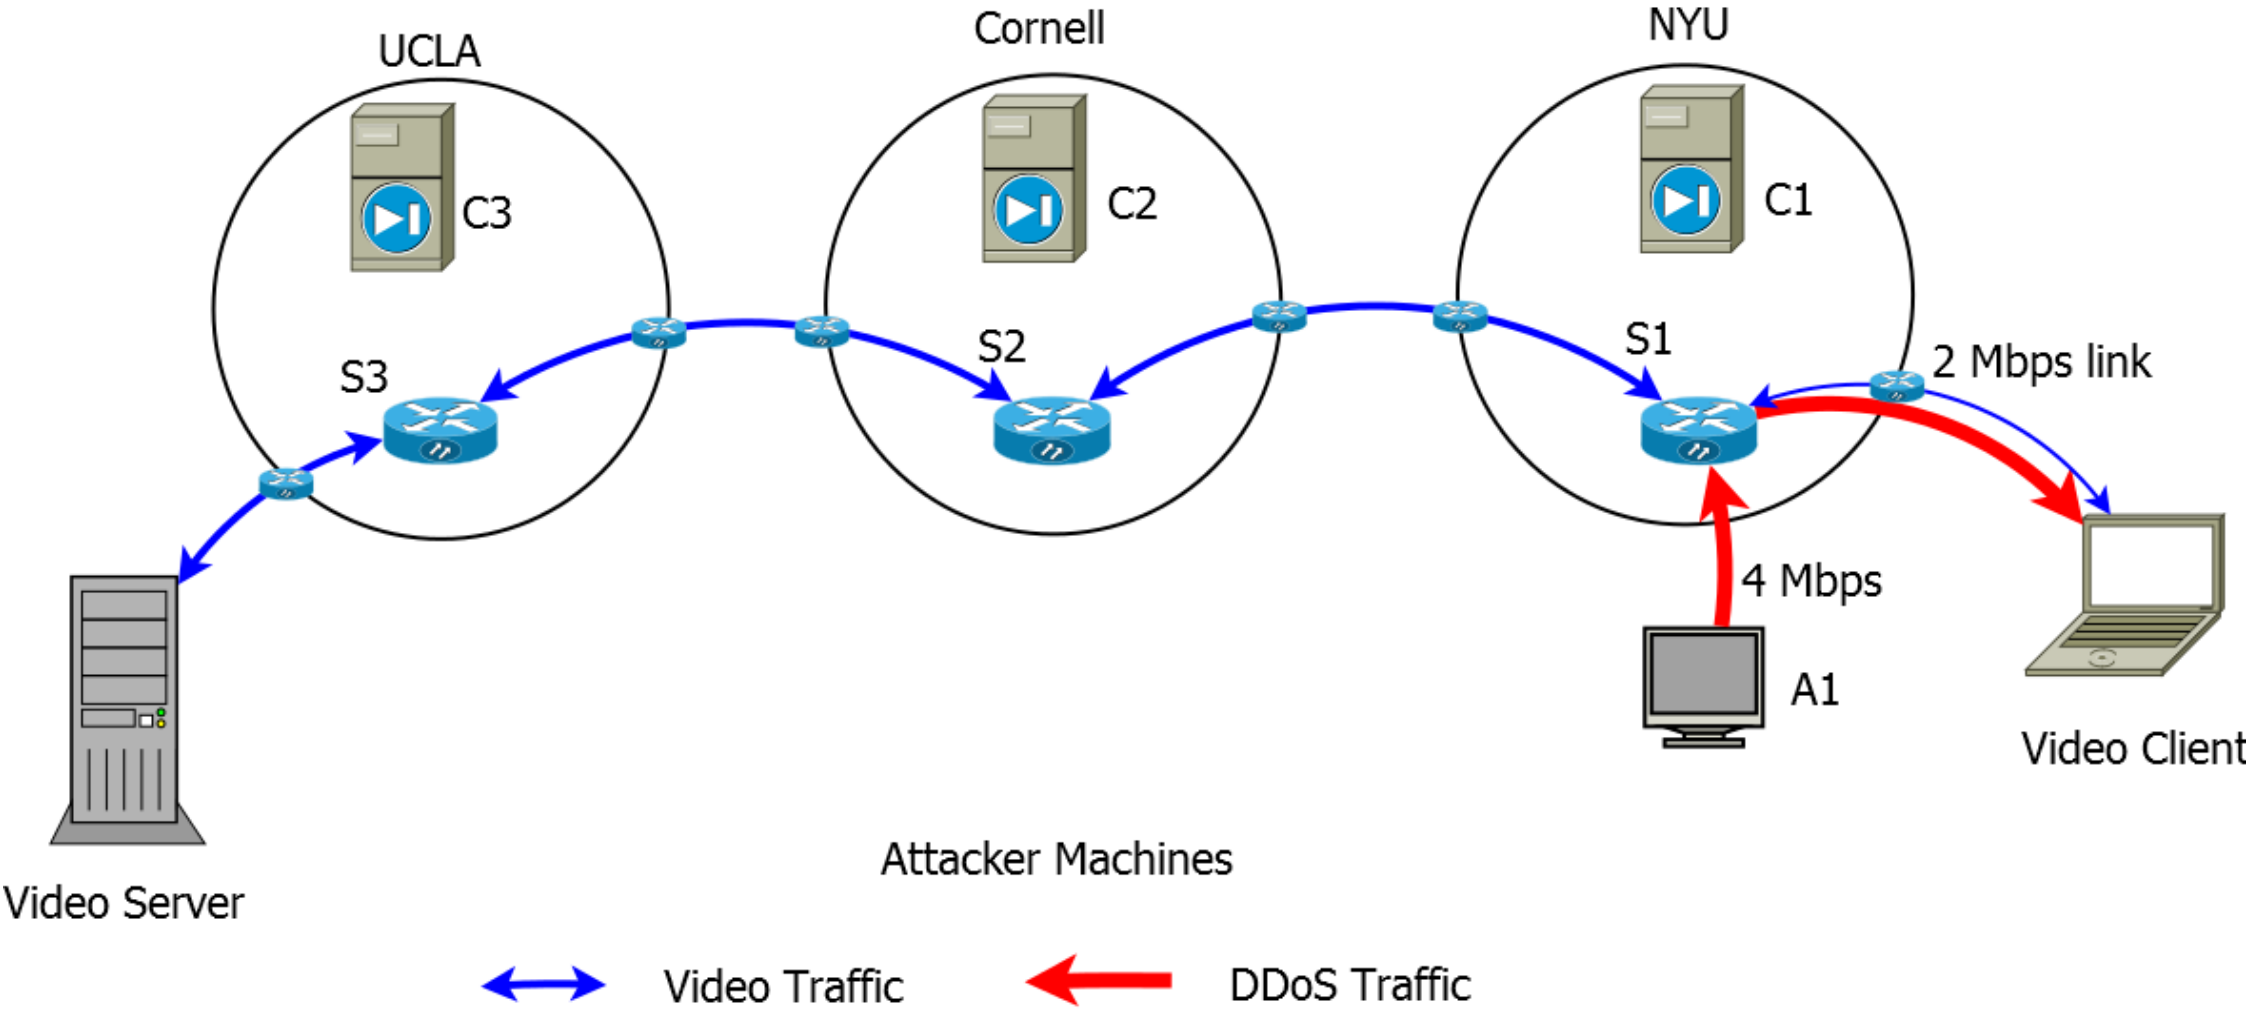

DrawBridge Demo

Mingwei Zhang

8/1/2016

Basics

- GENI testbed
- 4 different sites (ASes)
 - Stanford
 - Cornell
 - NYU
 - Here (UCSD eduroam)
- Video streaming demo:
 - Video traffic as the desired traffic
 - Video stream client as the victim
 - Streaming at around 512 kbps from server to client
- Link saturation attacks
 - 2 Mbps inter-AS links
 - 4 Mbps large packets generated by hping3

Demo Setup

Local Attack and Defense

Local Attack

Defense Against Local Attack

Remote Attack (1)

Remote Attack (1)

Defense against Remote Attacks (1)

Defense against Remote Attacks (1)