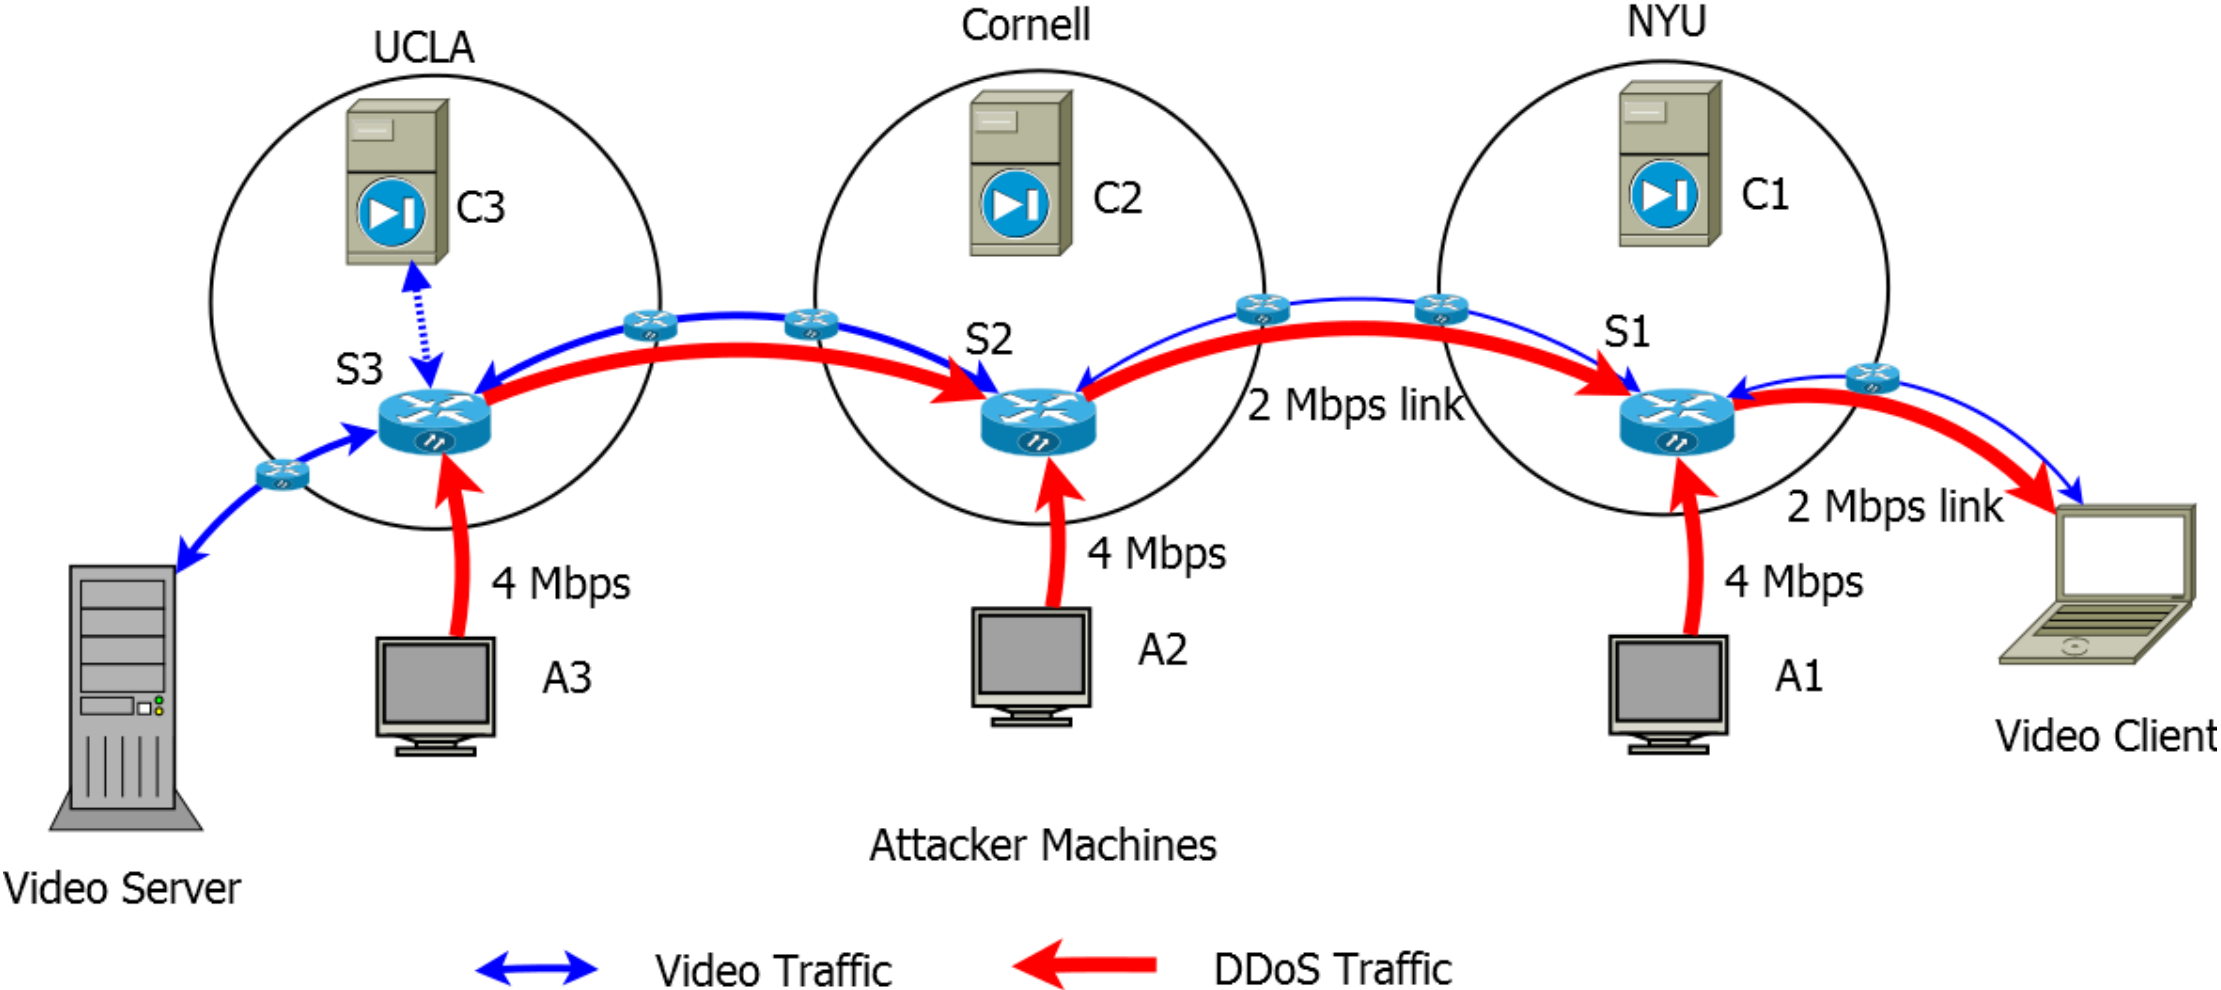

Remote Attack (2)