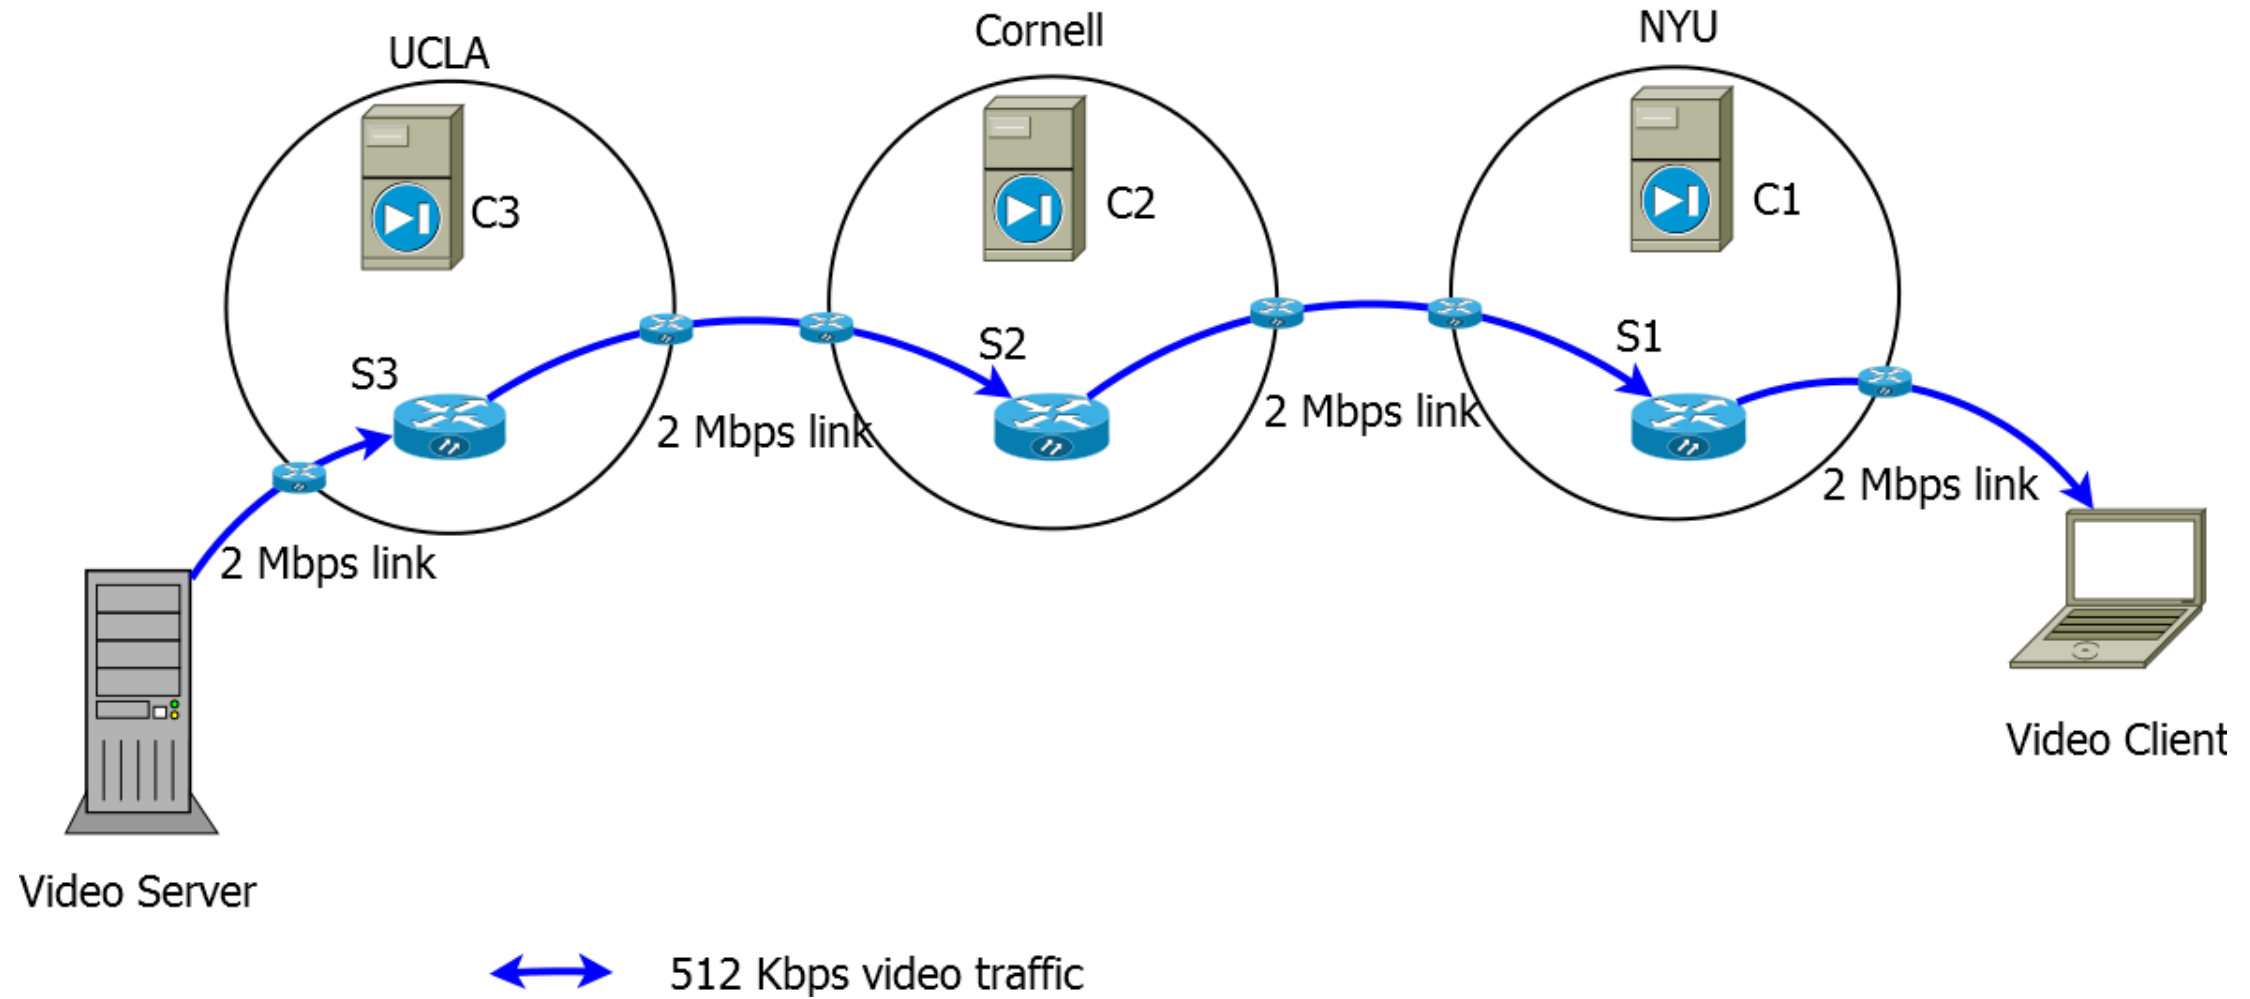

DrawBridge Demo

Mingwei Zhang

8/1/2016

Basics

- GENI testbed
- 4 different sites (ASes)
 - Stanford
 - Cornell
 - NYU
 - Here (UCSD eduroam)
- Video streaming demo:
 - Video traffic as the desired traffic
 - Video stream client as the victim
 - Streaming at around 512 kbps from server to client
- Link saturation attacks
 - 2 Mbps inter-AS links
 - 4 Mbps large packets generated by hping3

Demo Setup

Local Attack and Defense

Local Attack

Defense Against Local Attack

Remote Attack (1)

Remote Attack (1)

Defense against Remote Attacks (1)

Defense against Remote Attacks (1)