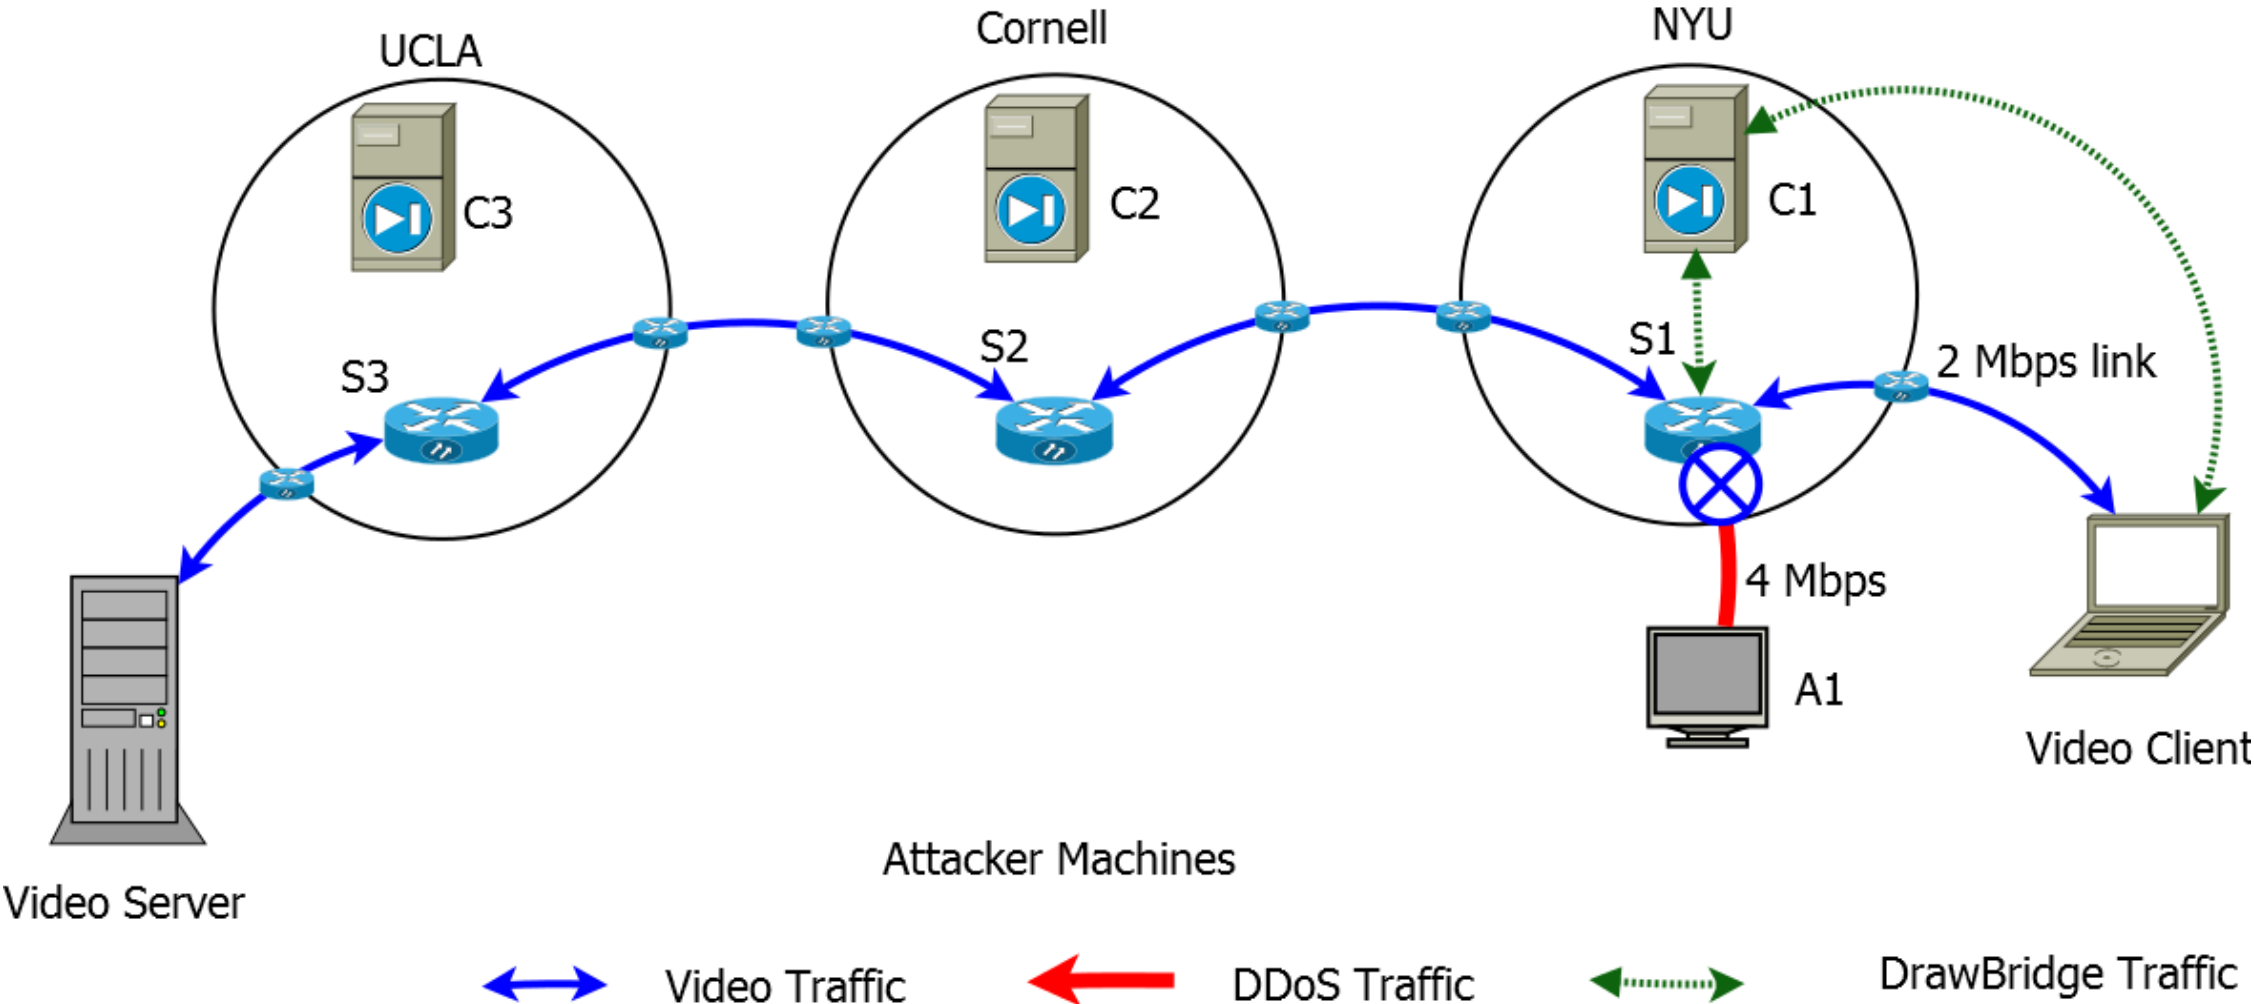

DrawBridge Demo

Mingwei Zhang

8/1/2016

Basics

- GENI testbed
- 4 different sites (ASes)
 - Stanford
 - Cornell
 - NYU
 - Here (UCSD eduroam)
- Video streaming demo:
 - Video traffic as the desired traffic
 - Video stream client as the victim
 - Streaming at around 512 kbps from server to client
- Link saturation attacks
 - 2 Mbps inter-AS links
 - 4 Mbps large packets generated by hping3

Demo Setup

Local Attack and Defense

Local Attack

Defense Against Local Attack

Remote Attack (1)

Remote Attack (1)

Defense against Remote Attacks (1)

Defense against Remote Attacks (1)